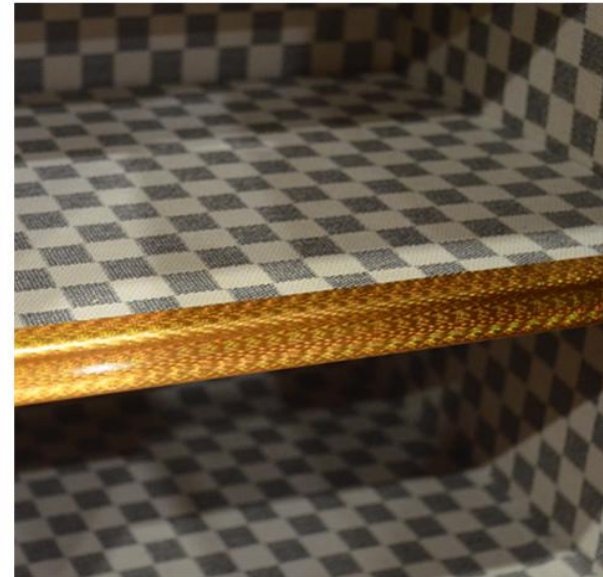

Steel fireproof safe

Detail

Contact: woma@lysteelfurniture.com