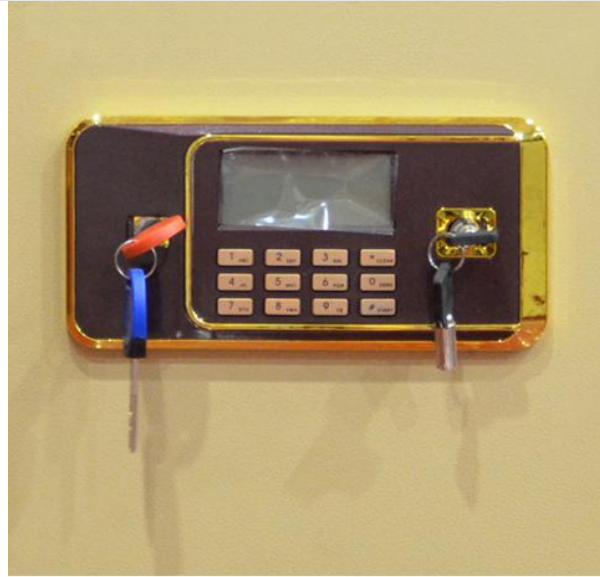

Steel fireproof safe

Detail

Contact: woma@lysteelfurniture.com